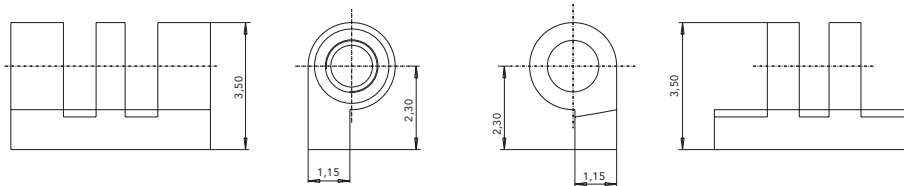

N°191 5.5

SOLDERING FEMALE

W	J	CODE
5.50	2.60	03FE55191000

Material: **Nickel silver**