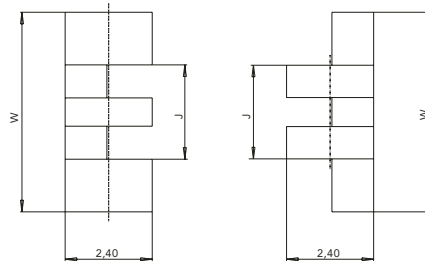

SOLDERING MALE

W	J	CODE
5.50	2.60	03MA55191000

Material: **Nickel silver**

SCREWS

MINUS SCREW M1.40

W	LS	CODE
4.00	4.50	07VI20045002
5.50	6.10	07VI13106A1BYX

Material: **Stainless steel**

PLUS MINUS SCREW M1.40

W	LS	CODE
4.00	4.40	07VI20044008

Material: **Stainless steel**

VIT SCREW M1.40

W	LS	CODE
4.00	4.50	07VI19856A1BYX
5.50	6.10	07VI60287A1BYX

Material: **Stainless steel**
Visottica Injection Technology