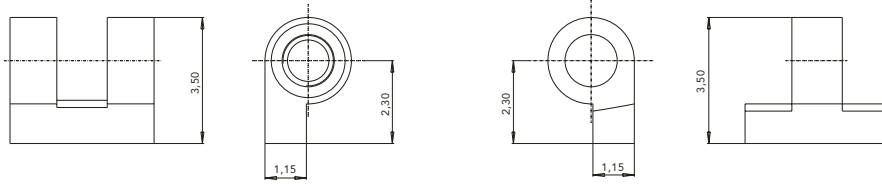

N°191 (4.0 · 5.5)

Regular Hinge
for **Metal Frames**

N°191 4.0

SOLDERING FEMALE

W	J	CODE
4.00	1.40	03FE45191000

Material: **Nickel silver**