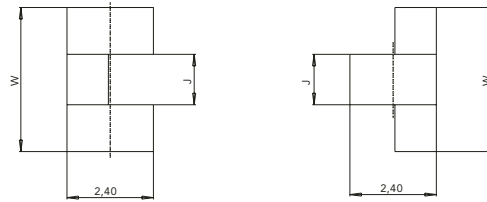

SOLDERING MALE

W	J	CODE
4.00	1.40	03MA45191000

Material: **Nickel silver**