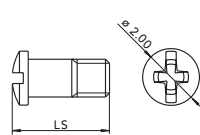

PLUS MINUS SCREW M1.40

W	LS	CODE
4.00	4.40	07VI20044008

Material: **Stainless steel**