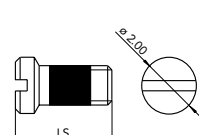

VIT SCREW M1.40

W	LS	CODE
4.00	4.50	07VI19856A1BYX
5.50	6.10	07VI60287A1BYX

Material: **Stainless steel**
Visottica Injection Technology